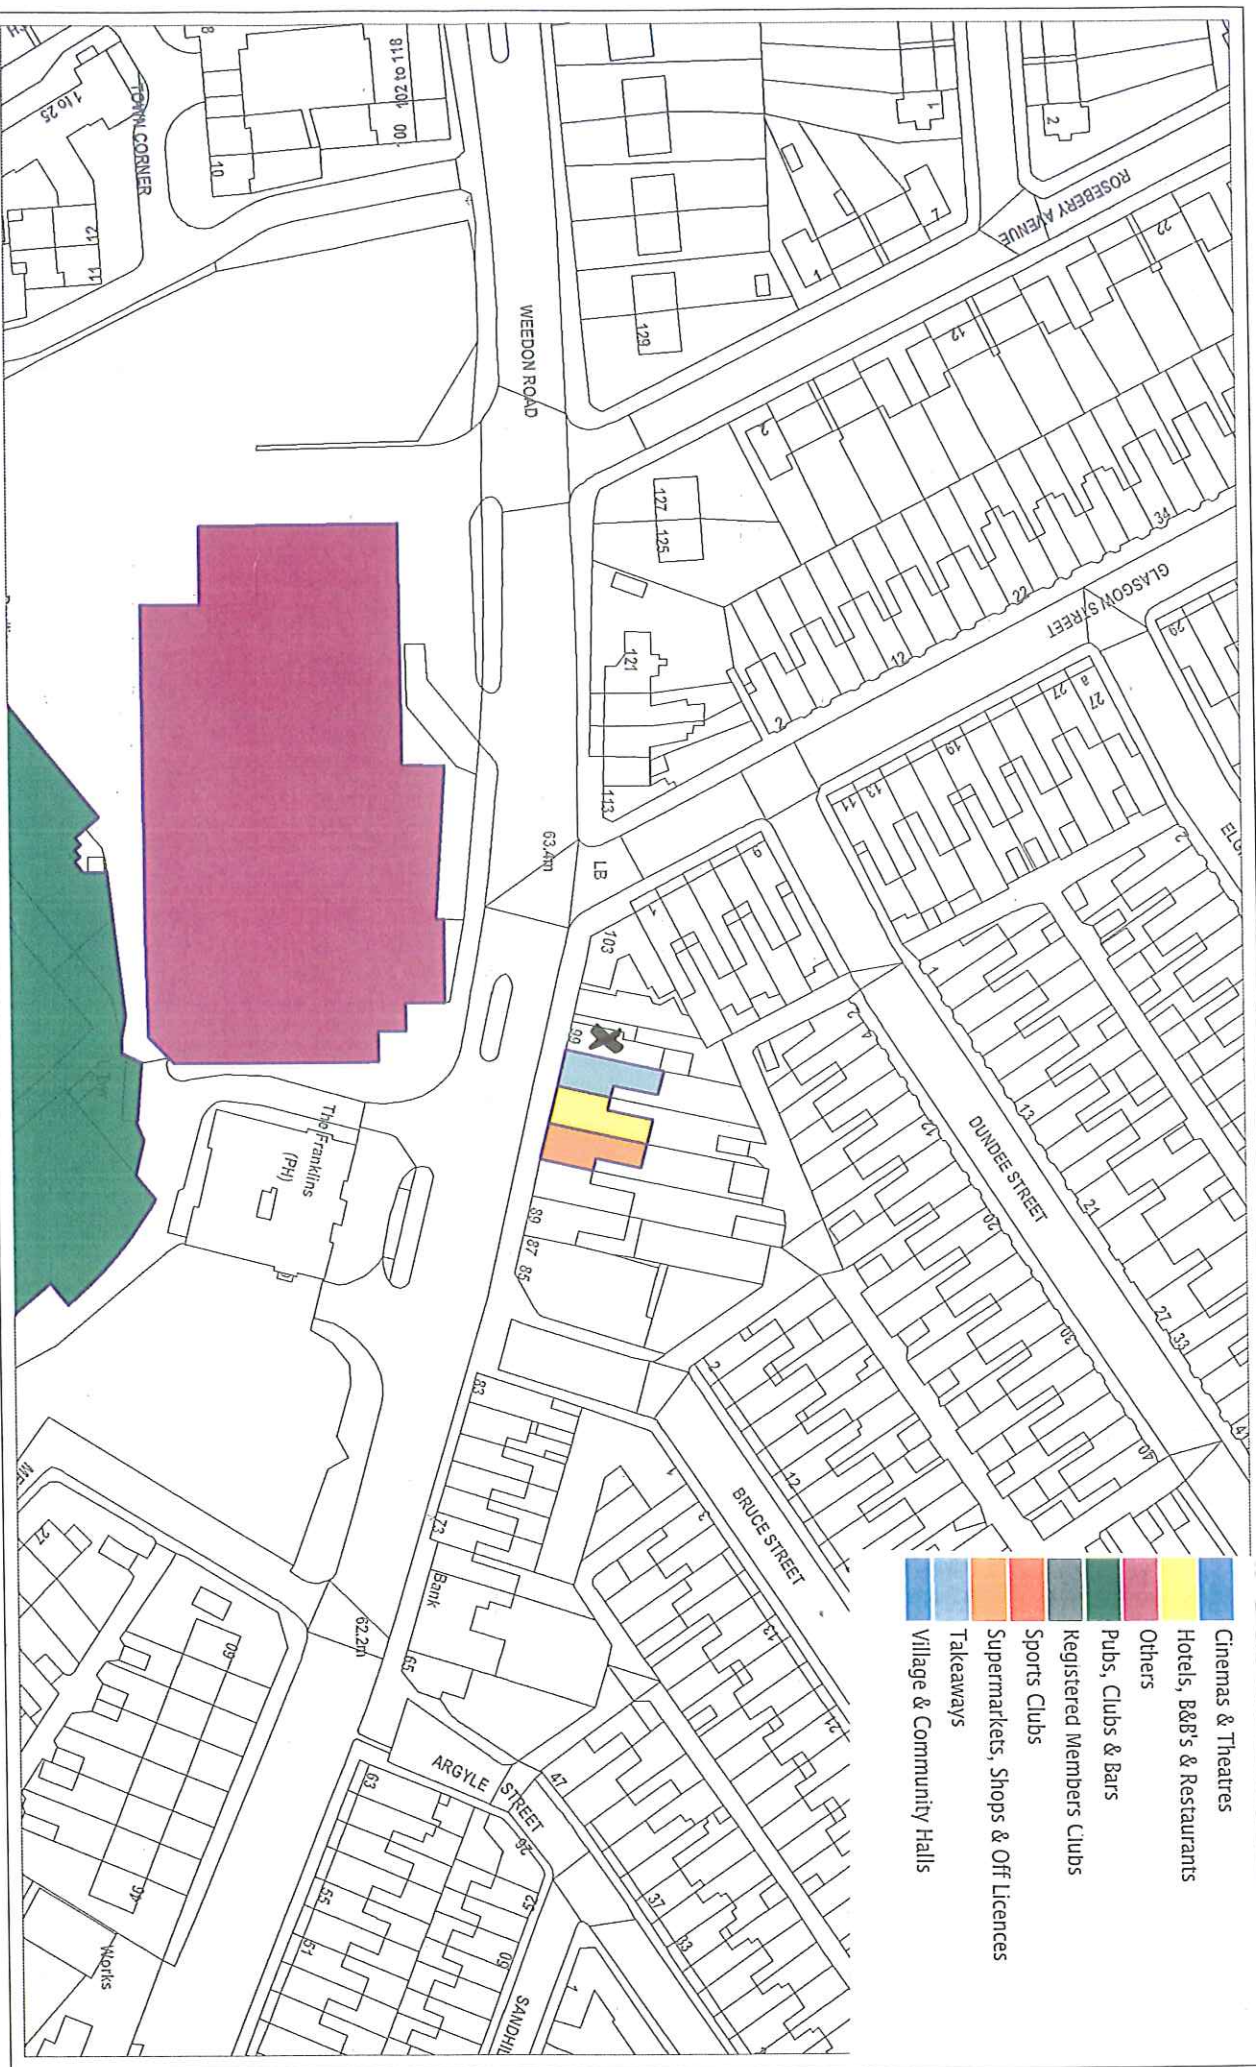

Title
Freddy's Chicken & Pizza 99 Weedon Rd

Name: Phil Bayless
 Date: 09th March 2011
 Scale: 1:1250
 Date: Licensing
 Project: New Grant Premises Licence

Produced from the 2008 Ordnance Survey mapping with the permission of the Controller of Her Majesty's Stationery Office. © Crown Copyright
 Unauthorised reproduction infringes Crown Copyright and may lead to prosecution or civil proceedings. Licence number: 100019555